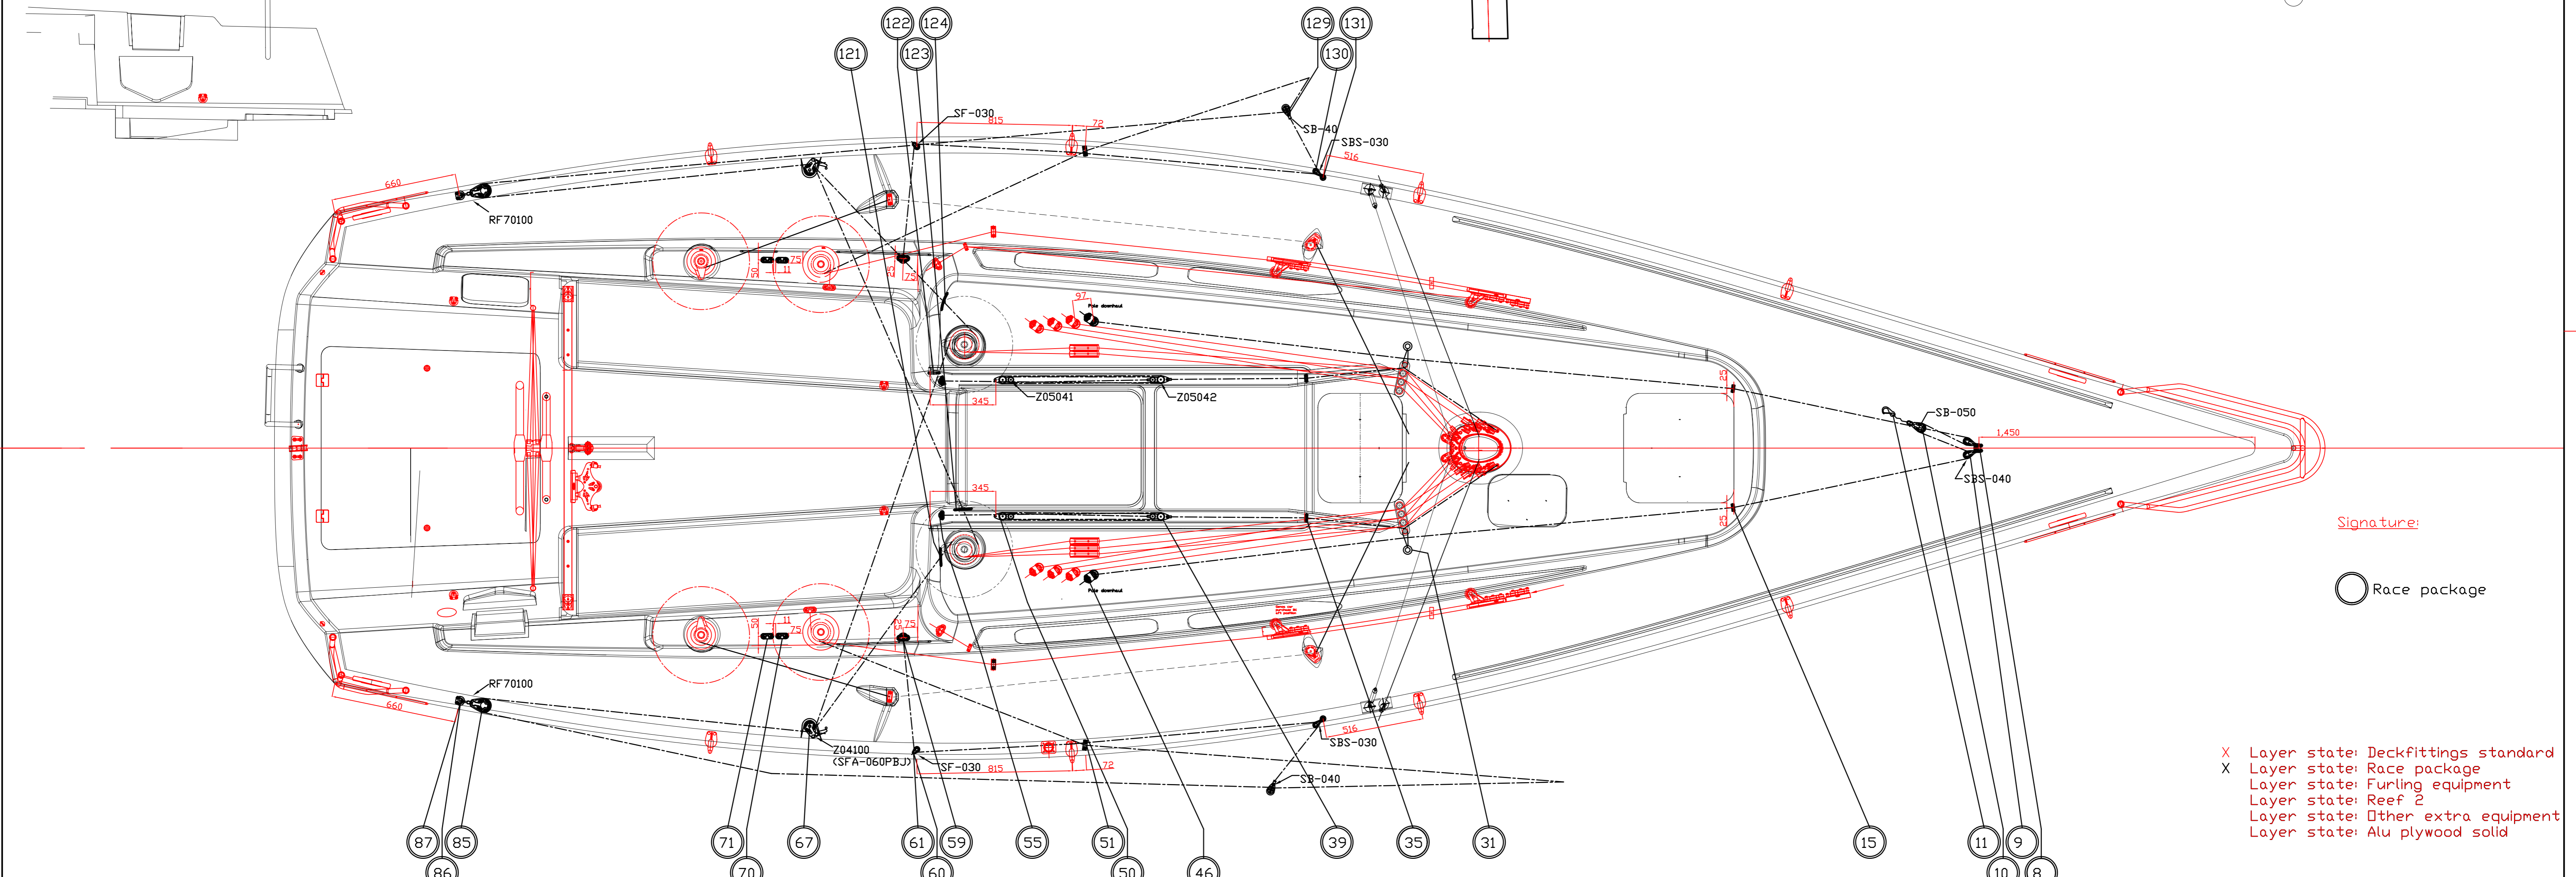

Mounting instruments proposal:

Signature:

○ Race package

- X Layer state: Deckfittings standard
- X Layer state: Race package
- Layer state: Furling equipment
- Layer state: Reef 2
- Layer state: Other extra equipment
- Layer state: Alu plywood solid

Mounting instruments proposal:

DBS Pre installed wiring for B&G FFD display in port side. Also pre installed wiring for compas light

DBS Pre installed wiring for B&G NMEA display in stb side. Also pre installed wiring for compas light

Position Race package equipment +/- 10 mm

<p>WORLD CLASS SINCE 1979</p> <p>Fjordgavej 21 - Box 104 - DK-6100 Haderslev - Denmark Tel.int +45 74 52 10 22 - Fax.int +45 74 53 03 97 e-mail: info@x-yachts.com - WWW.x-yachts.com</p>	Yacht	Description	
		Deck fitting and race package equipment	
Drawing Number Class Rules: H.2	Scale	Date Issued	
	1:15	11-01-2006	