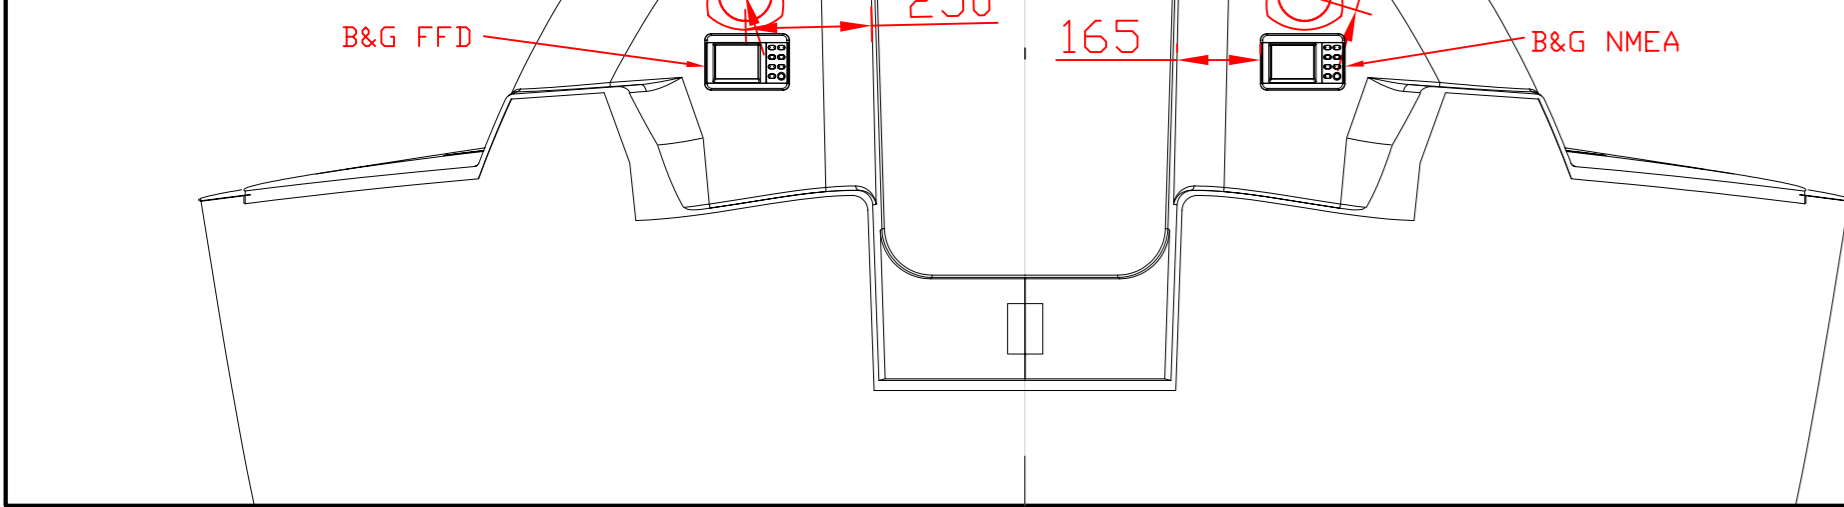

Mounting instruments proposal:

Signature:

○ Race package

- X Layer state: Deckfittings standard
- X Layer state: Race package
- Layer state: Furling equipment
- Layer state: Reef 2
- Layer state: Other extra equipment
- Layer state: Alu plywood solid

Mounting instruments proposal:

DBS Pre installed wiring for B&G FFD display in port side. Also pre installed wiring for compas light

DBS Pre installed wiring for B&G NMEA display in stb side. Also pre installed wiring for compas light

Position Race package equipment +/- 10 mm

<p>WORLD CLASS SINCE 1979</p> <p>Fjordgavej 21 - Box 104 - DK-6100 Haderslev - Denmark Tel.int +45 74 52 10 22 - Fax.int +45 74 53 03 97 e-mail: info@x-yachts.com - WWW.x-yachts.com</p>	Yacht	Description	
		Deck fitting and race package equipment	
Drawing Number Class Rules: H.2	Scale	Date Issued	
	1:15	11-01-2006	